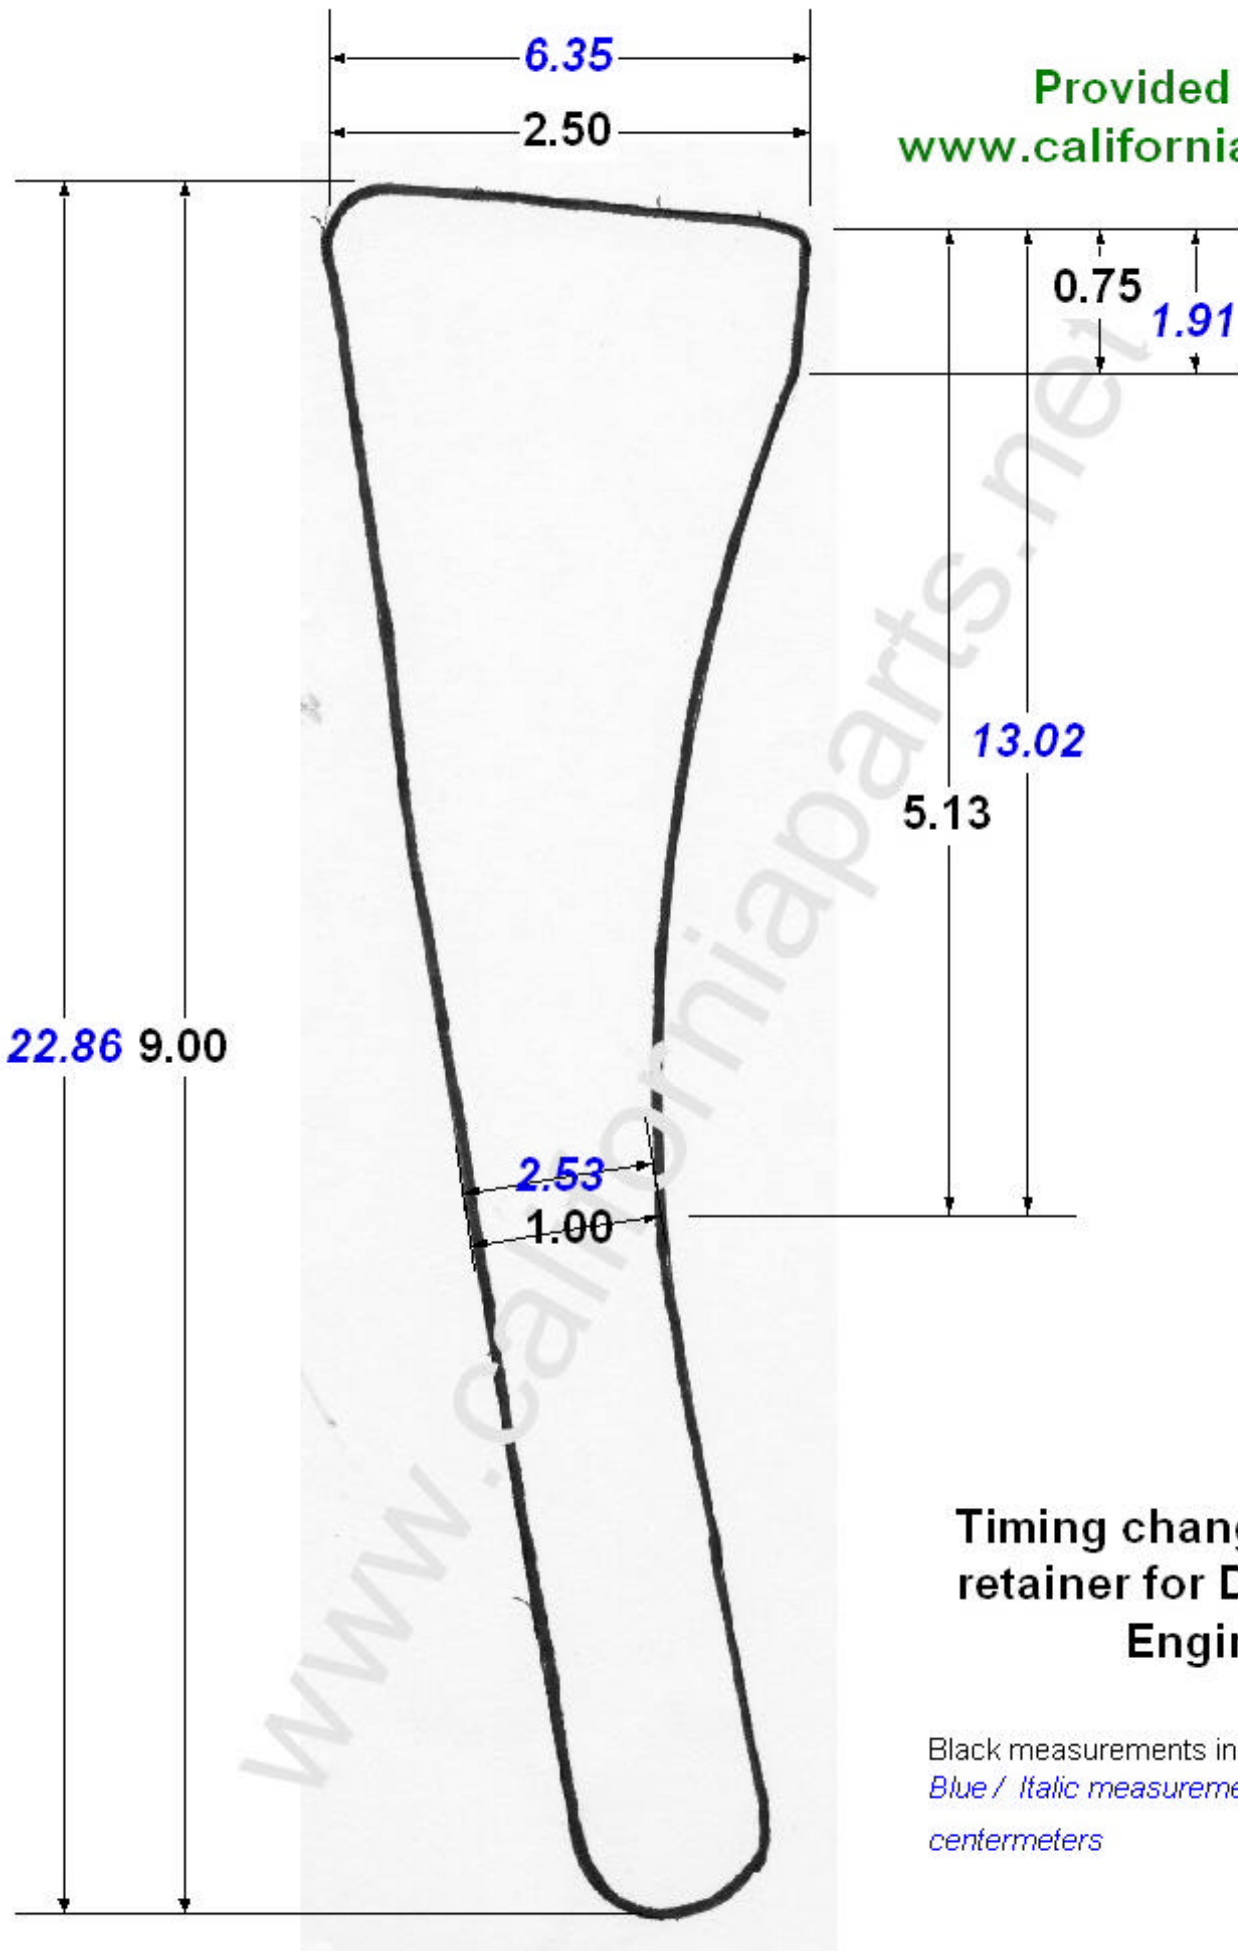

Provided by
www.californiaparts.net

Timing change tension retainer for Datsun L20 Engines

Black measurements in inches
*Blue / Italic measurements in
centimeters*